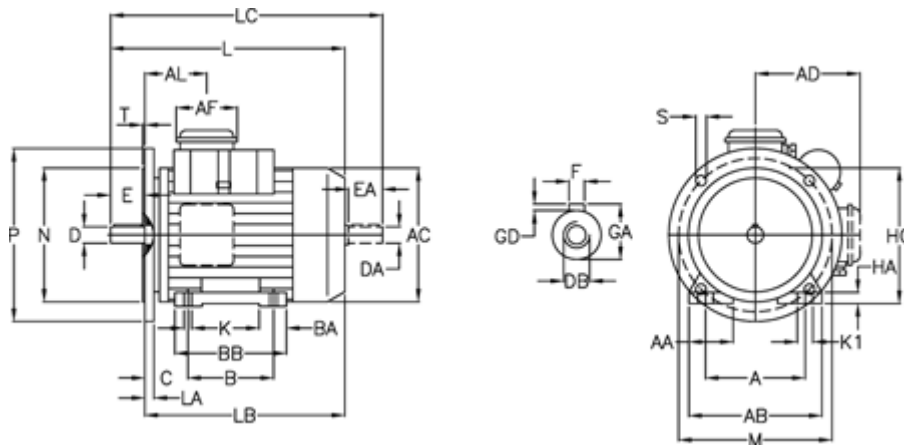

Article number: 25009467102

Description: ICME Single-phase motor M56 B4 0,09KW

4 - 1400 rpm 1x230 Volt 50Hz B3/B5 with running capacitor

## Measures

A = 90	BA = 22	EA = 20	K = 6	P = 120
A/F = 70	BB H7 = 90	F = 3	K1 = 12	S = 7
AA = 22	C = 36	GA = 10.2	L = 188	T = 2.5
AB = 107	CA = 65	GD = 3	LA = 5.5	
AC = 110	D = 9	H = 56	LB = 168	
AD = 94	DA = 9	HA = 8	LC = 212	
AL = 62	DB = M4	HC = 114	M = 100	
B = 71	E = 20	HD = 150	N = 80	